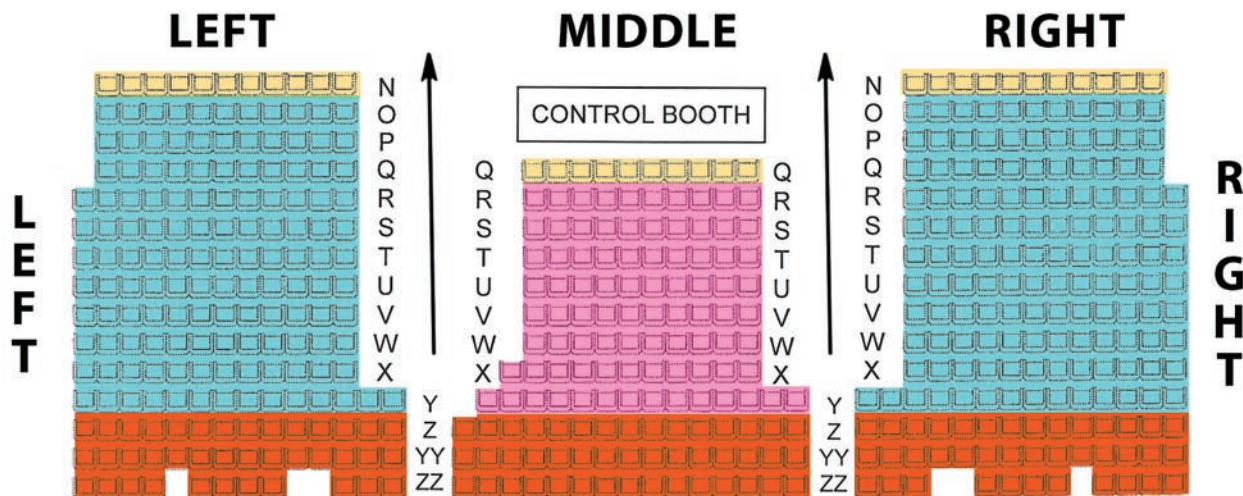

# CAILLOUX THEATER STAGE

## LOBBY

LEVEL	PRICE	<a href="http://www.KPAS.org">www.KPAS.org</a>
YELLOW	\$ 35 (All Seats)	
GREEN	\$ 30 (Adult) • \$ 20 (Student)	
PINK	\$ 25 (Adult) • \$ 15 (Student)	
BLUE	\$ 20 (Adult) • \$ 10 (Student)	
ORANGE	\$ 10 (Adult) • \$ 5 (Student)	