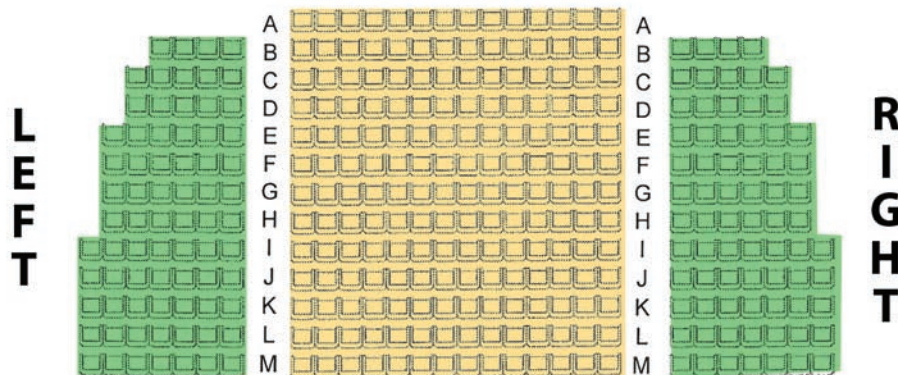

# CAILLOUX THEATER STAGE

## LOBBY

LEVEL	PRICE	<a href="http://www.KPAS.org">www.KPAS.org</a>
YELLOW	\$ 35 (All Seats)	
GREEN	\$ 30 (Adult) • \$ 20 (Student)	
PINK	\$ 25 (Adult) • \$ 15 (Student)	
BLUE	\$ 20 (Adult) • \$ 10 (Student)	
ORANGE	\$ 10 (Adult) • \$ 5 (Student)	