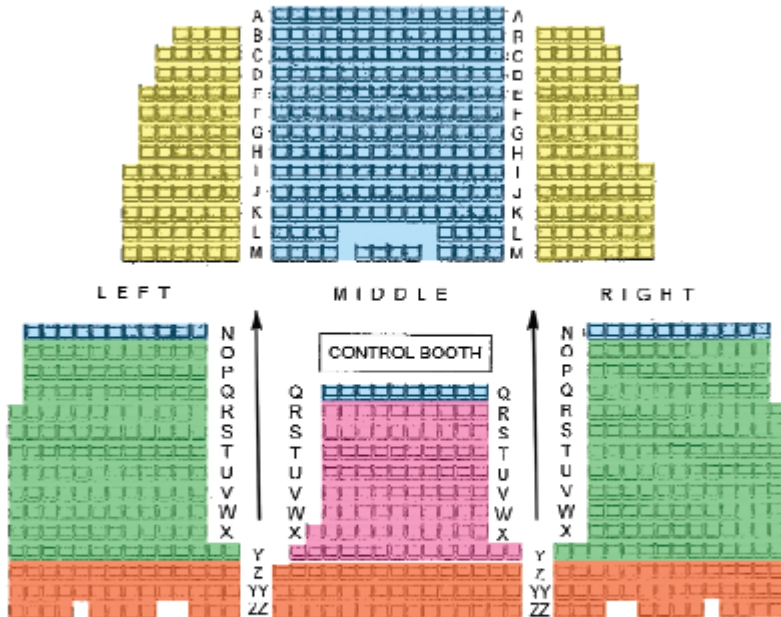

CAILLOUX THEATER

STAGE

LEVEL

BLUE
 YELLOW
 PINK
 GREEN
 ORANGE

PRICE

\$ 35 (All Seats)
 \$ 30 (All Seats)
 \$ 25 (Adult) • \$ 15 (Student)
 \$ 20 (Adult) • \$ 10 (Student)
 \$ 10 (Adult) • \$ 5 (Student)

www.KPAS.org